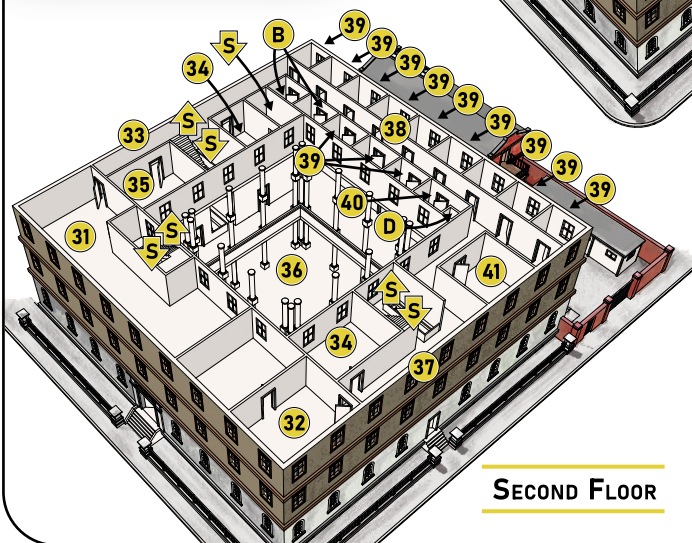

THE FOLLY

FIRST FLOOR

- 18 Magical Library
- 19 Reading Room
- 20 Records
- 21 North Colonnade
- 22 Senior Reading Room
- 23 Atrium
- 24 Billiard Room
- 25 Storage
- 26 South Colonnade
- 27 Small Dining Room
- 28 Teaching Lab
- 29 Study
- 30 Breakfast Room

FIRST FLOOR

GROUND FLOOR

- 1 Visitor's Lounge
- 2 North Colonnade
- 3 Lobby Booth
- 4 Switchboard
- 5 Smoking Room
- 6 Mundane Library
- 7 Atrium
- 8 Storage
- 9 Preparation Room
- 10 South Colonnade
- 11 Lecture Hall
- 12 Private Dining Room
- 13 Dining Room
- 14 Entrance to Basement
- 15 Coach House
- 16 Portakabin
- 17 Gates to Courtyard

- Stairs Up
- Stairs Down
- Dumb Waiter
- Water Closet

GROUND FLOOR

Roof

- 57 Arboretum Skylight
- 58 Top of Atrium
- 59 Observatory

Roof

THIRD FLOOR

- 42 Master's Bathroom
- 43 Dressing Room
- 44 Master's Suite
- 45 Parlour
- 46 Master's Office
- 47 The Arboretum
- 48 Master's Man
- 49 North Colonnade
- 50 Equipment Storage
- 51 Valets' Lounge
- 52 Stairs to Observatory
- 53 South Colonnade
- 54 Senior Dining Room
- 55 Senior Member's Suite
- 56 Senior Lounge

THIRD FLOOR

SECOND FLOOR

- 31 Gallery
- 32 Forge
- 33 East Corridor
- 34 Storage
- 35 Rare Books
- 36 Atrium
- 37 West Corridor
- 38 South Corridor
- 39 Bedroom
- 40 Refectory
- 41 Smoking Room

B Bathroom