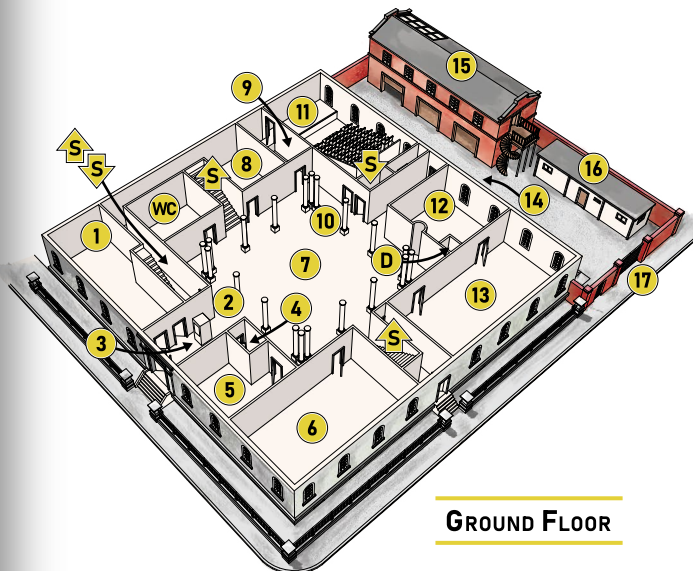

THE FOLLY

FIRST FLOOR

- 18 Magical Library
- 19 Reading Room
- 20 Records
- 21 North Colonnade
- 22 Senior Reading Room
- 23 Atrium
- 24 Billiard Room
- 25 Storage
- 26 South Colonnade
- 27 Small Dining Room
- 28 Teaching Lab
- 29 Study
- 30 Breakfast Room

FIRST FLOOR

GROUND FLOOR

- 1 Visitor's Lounge
- 2 North Colonnade
- 3 Lobby Booth
- 4 Switchboard
- 5 Smoking Room
- 6 Mundane Library
- 7 Atrium
- 8 Storage
- 9 Preparation Room
- 10 South Colonnade
- 11 Lecture Hall
- 12 Private Dining Room
- 13 Dining Room
- 14 Entrance to Basement
- 15 Coach House
- 16 Portakabin
- 17 Gates to Courtyard

- Stairs Up
- Stairs Down
- Dumb Waiter
- Water Closet

GROUND FLOOR

Roof

- 57 Arboretum Skylight
- 58 Top of Atrium
- 59 Observatory

Roof

THIRD FLOOR

- 42 Master's Bathroom
- 43 Dressing Room
- 44 Master's Suite
- 45 Parlour
- 46 Master's Office
- 47 The Arboretum
- 48 Master's Man
- 49 North Colonnade
- 50 Equipment Storage
- 51 Valets' Lounge
- 52 Stairs to Observatory
- 53 South Colonnade
- 54 Senior Dining Room
- 55 Senior Member's Suite
- 56 Senior Lounge

SECOND FLOOR

The Folly

Ground Floor

- 1 Visitor's Lounge
- 2 North Colonnade
- 3 Lobby Booth
- 4 Switchboard
- 5 Smoking Room
- 6 Mundane Library
- 7 Atrium
- 8 Storage
- 9 Preparation Room
- 10 South Colonnade
- 11 Lecture Hall
- 12 Private Dining Room
- 13 Dining Room
- 14 Entrance to Basement
- 15 Coach House
- 16 Portakabin
- 17 Gates to Courtyard
- D Dumb Waiter
- WC Water Closet (Toilet)