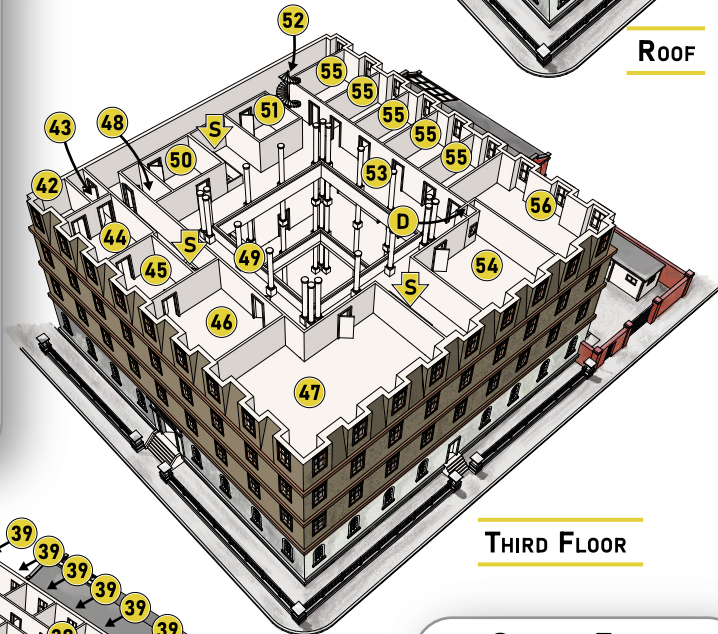

THE FOLLY

FIRST FLOOR

- 18 Magical Library
- 19 Reading Room
- 20 Records
- 21 North Colonnade
- 22 Senior Reading Room
- 23 Atrium
- 24 Billiard Room
- 25 Storage
- 26 South Colonnade
- 27 Small Dining Room
- 28 Teaching Lab
- 29 Study
- 30 Breakfast Room

FIRST FLOOR

GROUND FLOOR

- 1 Visitor's Lounge
- 2 North Colonnade
- 3 Lobby Booth
- 4 Switchboard
- 5 Smoking Room
- 6 Mundane Library
- 7 Atrium
- 8 Storage
- 9 Preparation Room
- 10 South Colonnade
- 11 Lecture Hall
- 12 Private Dining Room
- 13 Dining Room
- 14 Entrance to Basement
- 15 Coach House
- 16 Portakabin
- 17 Gates to Courtyard

- Stairs Up
- Stairs Down
- Dumb Waiter
- Water Closet

GROUND FLOOR

Roof

- 57 Arboretum Skylight
- 58 Top of Atrium
- 59 Observatory

Roof

THIRD FLOOR

- 42 Master's Bathroom
- 43 Dressing Room
- 44 Master's Suite
- 45 Parlour
- 46 Master's Office
- 47 The Arboretum
- 48 Master's Man
- 49 North Colonnade
- 50 Equipment Storage
- 51 Valets' Lounge
- 52 Stairs to Observatory
- 53 South Colonnade
- 54 Senior Dining Room
- 55 Senior Member's Suite
- 56 Senior Lounge

THIRD FLOOR

SECOND FLOOR

- 31 Gallery
- 32 Forge
- 33 East Corridor
- 34 Storage
- 35 Rare Books
- 36 Atrium
- 37 West Corridor
- 38 South Corridor
- 39 Bedroom
- 40 Refectory
- 41 Smoking Room

B Bathroom