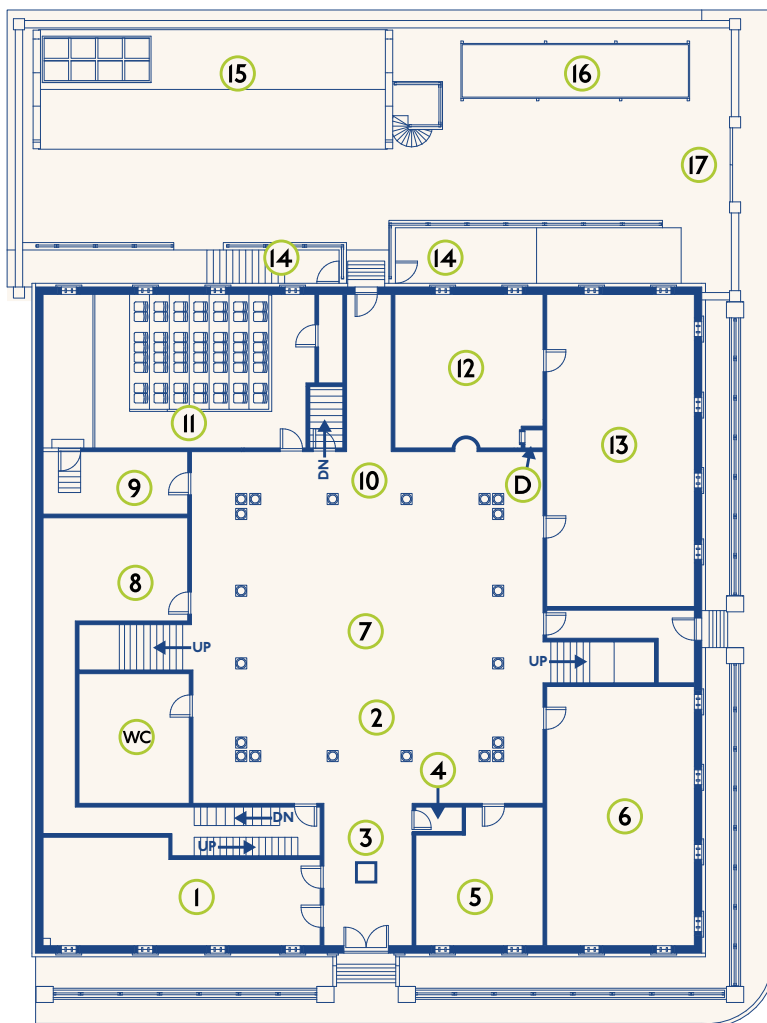

THE FOLLY

FIRST FLOOR

- 18 Magical Library
- 19 Reading Room
- 20 Records
- 21 North Colonnade
- 22 Senior Reading Room
- 23 Atrium
- 24 Billiard Room
- 25 Storage
- 26 South Colonnade
- 27 Small Dining Room
- 28 Teaching Lab
- 29 Study
- 30 Breakfast Room

FIRST FLOOR

GROUND FLOOR

- 1 Visitor's Lounge
- 2 North Colonnade
- 3 Lobby Booth
- 4 Switchboard
- 5 Smoking Room
- 6 Mundane Library
- 7 Atrium
- 8 Storage
- 9 Preparation Room
- 10 South Colonnade
- 11 Lecture Hall
- 12 Private Dining Room
- 13 Dining Room
- 14 Entrance to Basement
- 15 Coach House
- 16 Portakabin
- 17 Gates to Courtyard

SECOND FLOOR

The Folly

Ground Floor

- 1 Visitor's Lounge
- 2 North Colonnade
- 3 Lobby Booth
- 4 Switchboard
- 5 Smoking Room
- 6 Mundane Library
- 7 Atrium
- 8 Storage
- 9 Preparation Room
- 10 South Colonnade
- 11 Lecture Hall
- 12 Private Dining Room
- 13 Dining Room
- 14 Entrance to Basement
- 15 Coach House
- 16 Portakabin
- 17 Gates to Courtyard
- D Dumb Waiter
- WC Water Closet (Toilet)

First Floor

- 18 Magical Library
- 19 Reading Room
- 20 Records
- 21 North Colonnade
- 22 Senior Reading Room
- 23 Atrium
- 24 Billiard Room
- 25 Storage
- 26 South Colonnade
- 27 Small Dining Room
- 28 Teaching Lab
- 29 Study
- 30 Breakfast Room