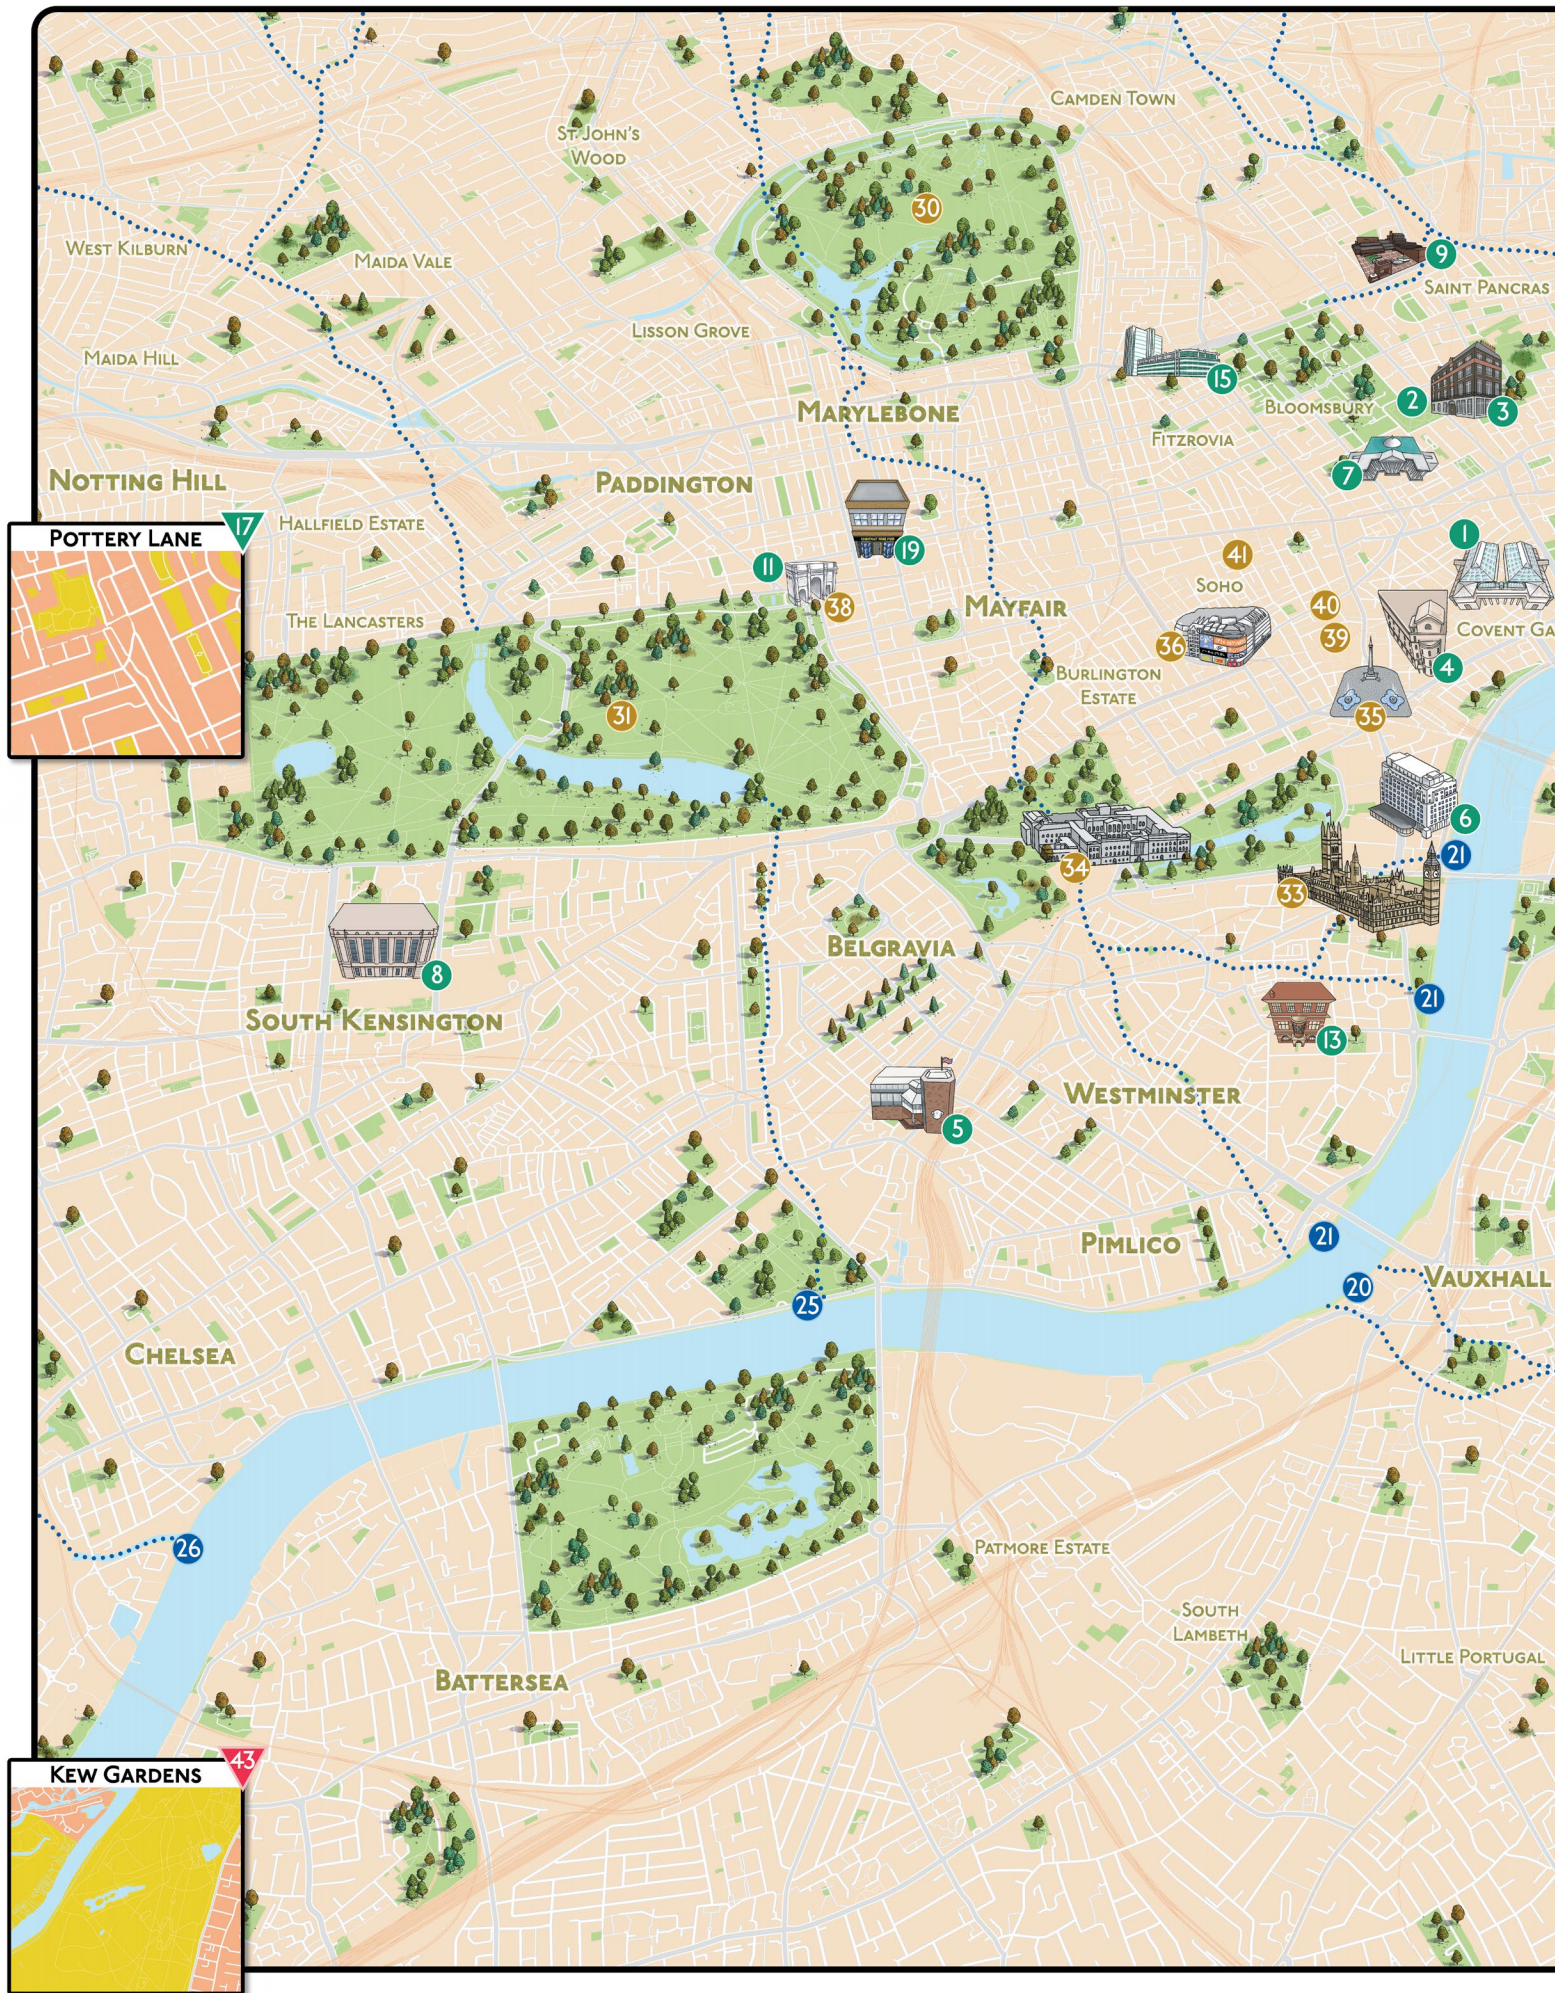

www.chaosium.com

CENTRAL LONDON

LONDON TOUR		THE LOST RIVERS		CITY SIGHTSEEING		CAPITAL CONNECTOR	
COVENT GARDEN	1	THE EFFRA	20	RIVER THAMES	27	KEW GARDENS	43
RUSSELL SQUARE	2	THE TYBURN	21	TOWER BRIDGE	28	VALE OF HEALTH,	
THE FOLLY	3	THE FLEET	22	LONDON BRIDGE	29	HAMPSTEAD HEATH	44
CHARING CROSS		THE WALBROOK	23	REGENT'S PARK	30	HAMPSTEAD HEATH	45
POLICE STATION	4	THE NECKINGER	24	HYDE PARK	31	HIGHGATE CEMETERY	46
BELGRAVIA POLICE STATION	5	THE WESTBOURNE	25	TOWER OF LONDON	32	PECKWATER ESTATE	47
NEW SCOTLAND YARD	6	COUNTER'S CREEK	26	THE HOUSES			
BRITISH MUSEUM	7			OF PARLIAMENT	33		
SCIENCE MUSEUM	8			BUCKINGHAM PALACE	34		
BRITISH LIBRARY	9			TRAFALGAR SQUARE	35		
MUSEUM OF LONDON	10			PICCADILLY CIRCUS	36		
TYBURN TREE	11			ST PAUL'S CATHEDRAL	37		
LONDON MITHRAEUM	12			MARBLE ARCH	38		
WESTMINSTER PUBLIC				LEICESTER SQUARE	39		
MORTUARY	13			CHINATOWN	40		
MAMA THAMES' HOME	14			SOHO	41		
UNIVERSITY COLLEGE				ELEPHANT AND CASTLE	42		
HOSPITAL	15						
TATE MODERN	16						
POTTERY LANE	17						
SKYGARDEN	18						
THE CHESTNUT TREE PUB	19						