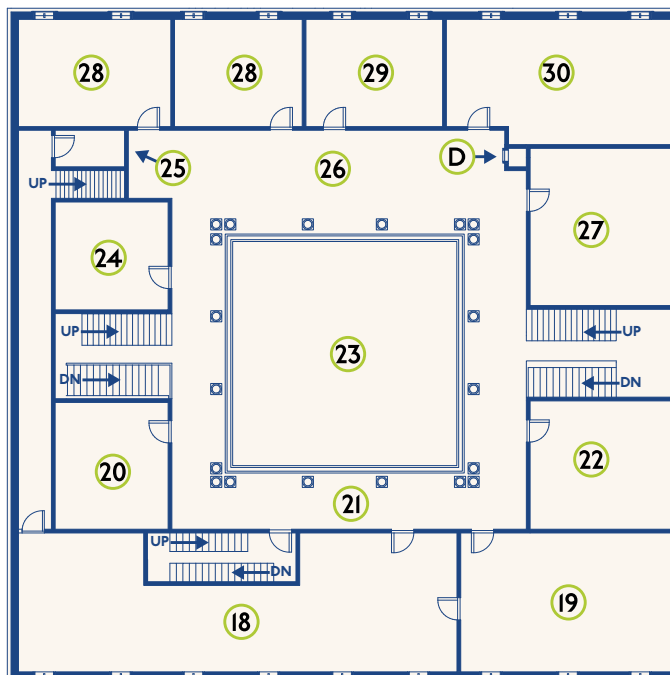

THE FOLLY

FIRST FLOOR

- 18 Magical Library
- 19 Reading Room
- 20 Records
- 21 North Colonnade
- 22 Senior Reading Room
- 23 Atrium
- 24 Billiard Room
- 25 Storage
- 26 South Colonnade
- 27 Small Dining Room
- 28 Teaching Lab
- 29 Study
- 30 Breakfast Room

FIRST FLOOR

GROUND FLOOR

- 1 Visitor's Lounge
- 2 North Colonnade
- 3 Lobby Booth
- 4 Switchboard
- 5 Smoking Room
- 6 Mundane Library
- 7 Atrium
- 8 Storage
- 9 Preparation Room
- 10 South Colonnade
- 11 Lecture Hall
- 12 Private Dining Room
- 13 Dining Room
- 14 Entrance to Basement
- 15 Coach House
- 16 Portakabin
- 17 Gates to Courtyard

SECOND FLOOR

The Folly

Ground Floor

- 1 Visitor's Lounge
- 2 North Colonnade
- 3 Lobby Booth
- 4 Switchboard
- 5 Smoking Room
- 6 Mundane Library
- 7 Atrium
- 8 Storage
- 9 Preparation Room
- 10 South Colonnade
- 11 Lecture Hall
- 12 Private Dining Room
- 13 Dining Room
- 14 Entrance to Basement
- 15 Coach House
- 16 Portakabin
- 17 Gates to Courtyard
- D Dumb Waiter
- WC Water Closet (Toilet)

First Floor

- 18 Magical Library
- 19 Reading Room
- 20 Records
- 21 North Colonnade
- 22 Senior Reading Room
- 23 Atrium
- 24 Billiard Room
- 25 Storage
- 26 South Colonnade
- 27 Small Dining Room
- 28 Teaching Lab
- 29 Study
- 30 Breakfast Room