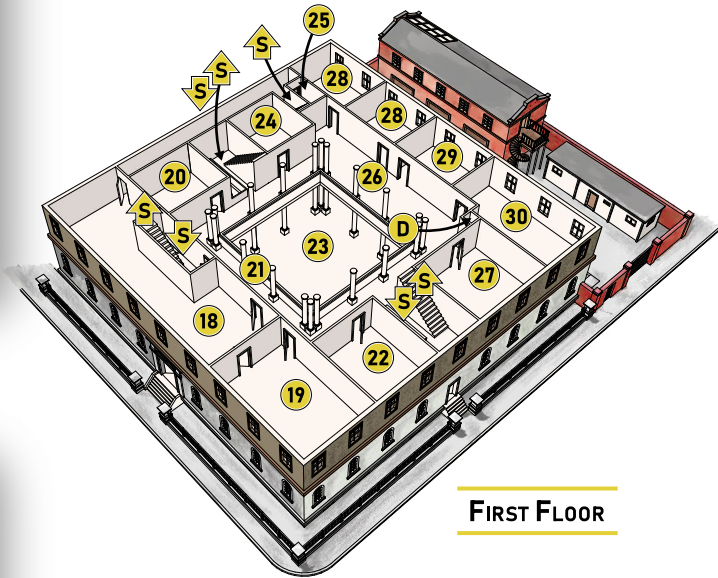

THE FOLLY

FIRST FLOOR

- 18 Magical Library
- 19 Reading Room
- 20 Records
- 21 North Colonnade
- 22 Senior Reading Room
- 23 Atrium
- 24 Billiard Room
- 25 Storage
- 26 South Colonnade
- 27 Small Dining Room
- 28 Teaching Lab
- 29 Study
- 30 Breakfast Room

FIRST FLOOR

GROUND FLOOR

- 1 Visitor's Lounge
- 2 North Colonnade
- 3 Lobby Booth
- 4 Switchboard
- 5 Smoking Room
- 6 Mundane Library
- 7 Atrium
- 8 Storage
- 9 Preparation Room
- 10 South Colonnade
- 11 Lecture Hall
- 12 Private Dining Room
- 13 Dining Room
- 14 Entrance to Basement
- 15 Coach House
- 16 Portakabin
- 17 Gates to Courtyard

- Stairs Up
- Stairs Down
- Dumb Waiter
- Water Closet

GROUND FLOOR

Roof

- 57 Arboretum Skylight
- 58 Top of Atrium
- 59 Observatory

Roof

THIRD FLOOR

- 42 Master's Bathroom
- 43 Dressing Room
- 44 Master's Suite
- 45 Parlour
- 46 Master's Office
- 47 The Arboretum
- 48 Master's Man
- 49 North Colonnade
- 50 Equipment Storage
- 51 Valets' Lounge
- 52 Stairs to Observatory
- 53 South Colonnade
- 54 Senior Dining Room
- 55 Senior Member's Suite
- 56 Senior Lounge