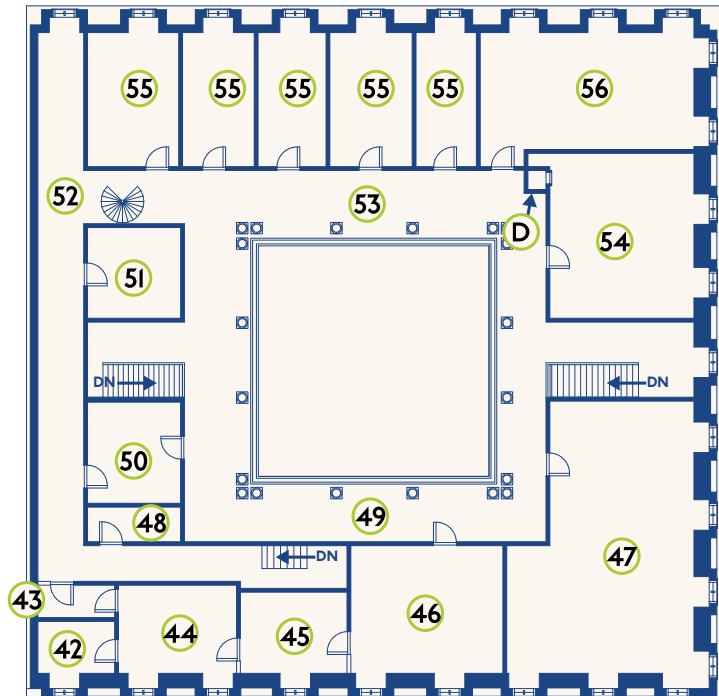

FIRST FLOOR

GROUND FLOOR

- 1 Visitor's Lounge
- 2 North Colonnade
- 3 Lobby Booth
- 4 Switchboard
- 5 Smoking Room
- 6 Mundane Library
- 7 Atrium
- 8 Storage
- 9 Preparation Room
- 10 South Colonnade
- 11 Lecture Hall
- 12 Private Dining Room
- 13 Dining Room
- 14 Entrance to Basement
- 15 Coach House
- 16 Portakabin
- 17 Gates to Courtyard

First Floor

- 18 Magical Library
- 19 Reading Room
- 20 Records
- 21 North Colonnade
- 22 Senior Reading Room
- 23 Atrium
- 24 Billiard Room
- 25 Storage
- 26 South Colonnade
- 27 Small Dining Room
- 28 Teaching Lab
- 29 Study
- 30 Breakfast Room

The Folly

Second Floor

- 31 Gallery
- 32 Forge
- 33 East Corridor
- 34 Storage
- 35 Rare Books
- 36 Atrium
- 37 West Corridor
- 38 South Corridor
- 39 Bedroom
- 40 Refectory
- 41 Smoking Room
- B Bathroom
- D Dumb Waiter

Third Floor

- 42 Master's Bathroom
- 43 Dressing Room
- 44 Master's Suite
- 45 Parlour
- 46 Master's Office
- 47 The Arboretum
- 48 Master's Man
- 49 North Colonnade
- 50 Equipment Storage
- 51 Valets' Lounge
- 52 Stairs to Observatory
- 53 South Colonnade
- 54 Senior Dining Room
- 55 Senior Member's Suite
- 56 Senior Lounge