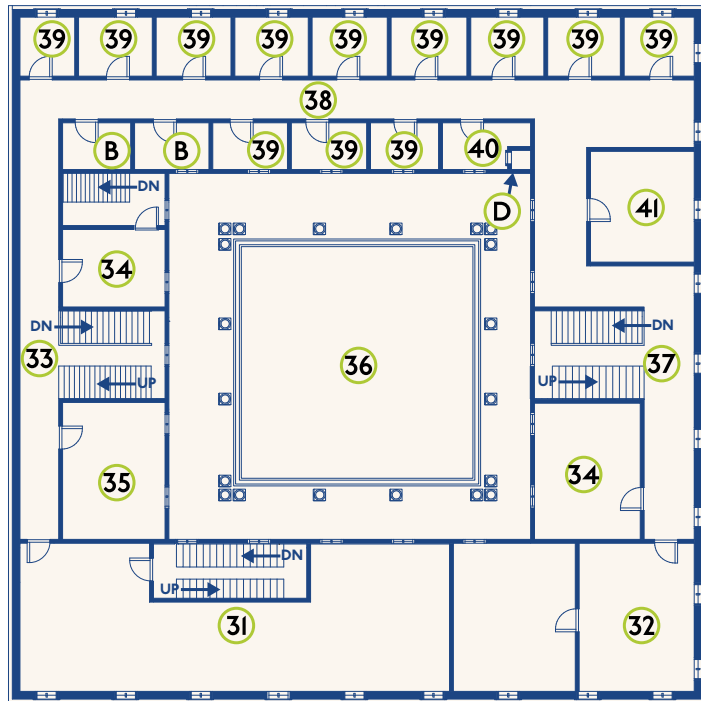

FIRST FLOOR

GROUND FLOOR

- 1 Visitor's Lounge
- 2 North Colonnade
- 3 Lobby Booth
- 4 Switchboard
- 5 Smoking Room
- 6 Mundane Library
- 7 Atrium
- 8 Storage
- 9 Preparation Room
- 10 South Colonnade
- 11 Lecture Hall
- 12 Private Dining Room
- 13 Dining Room
- 14 Entrance to Basement
- 15 Coach House
- 16 Portakabin
- 17 Gates to Courtyard

SECOND FLOOR

The Folly

Ground Floor

- 1 Visitor's Lounge
- 2 North Colonnade
- 3 Lobby Booth
- 4 Switchboard
- 5 Smoking Room
- 6 Mundane Library
- 7 Atrium
- 8 Storage
- 9 Preparation Room
- 10 South Colonnade
- 11 Lecture Hall
- 12 Private Dining Room
- 13 Dining Room
- 14 Entrance to Basement
- 15 Coach House
- 16 Portakabin
- 17 Gates to Courtyard
- D Dumb Waiter
- WC Water Closet (Toilet)

First Floor

- 18 Magical Library
- 19 Reading Room
- 20 Records
- 21 North Colonnade
- 22 Senior Reading Room
- 23 Atrium
- 24 Billiard Room
- 25 Storage
- 26 South Colonnade
- 27 Small Dining Room
- 28 Teaching Lab
- 29 Study
- 30 Breakfast Room

The Folly

Second Floor

- 31 Gallery
- 32 Forge
- 33 East Corridor
- 34 Storage
- 35 Rare Books
- 36 Atrium
- 37 West Corridor
- 38 South Corridor
- 39 Bedroom
- 40 Refectory
- 41 Smoking Room
- B Bathroom
- D Dumb Waiter