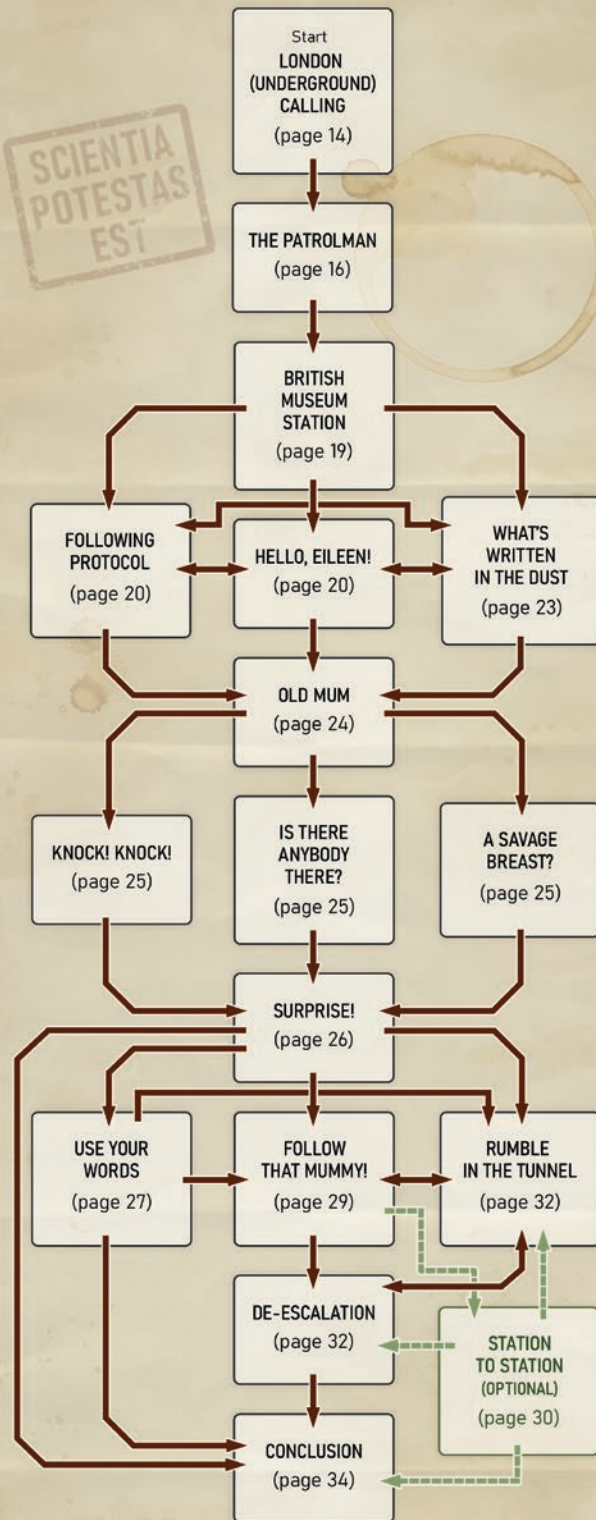

www.chaosium.com

CASE FILE LOCATION OVERVIEW MAP - GM

BRITISH MUSEUM STATION MAP - GM

GOING UNDERGROUND

Plot Progression Diagram

GOING UNDERGROUND

Plot Progression Diagram